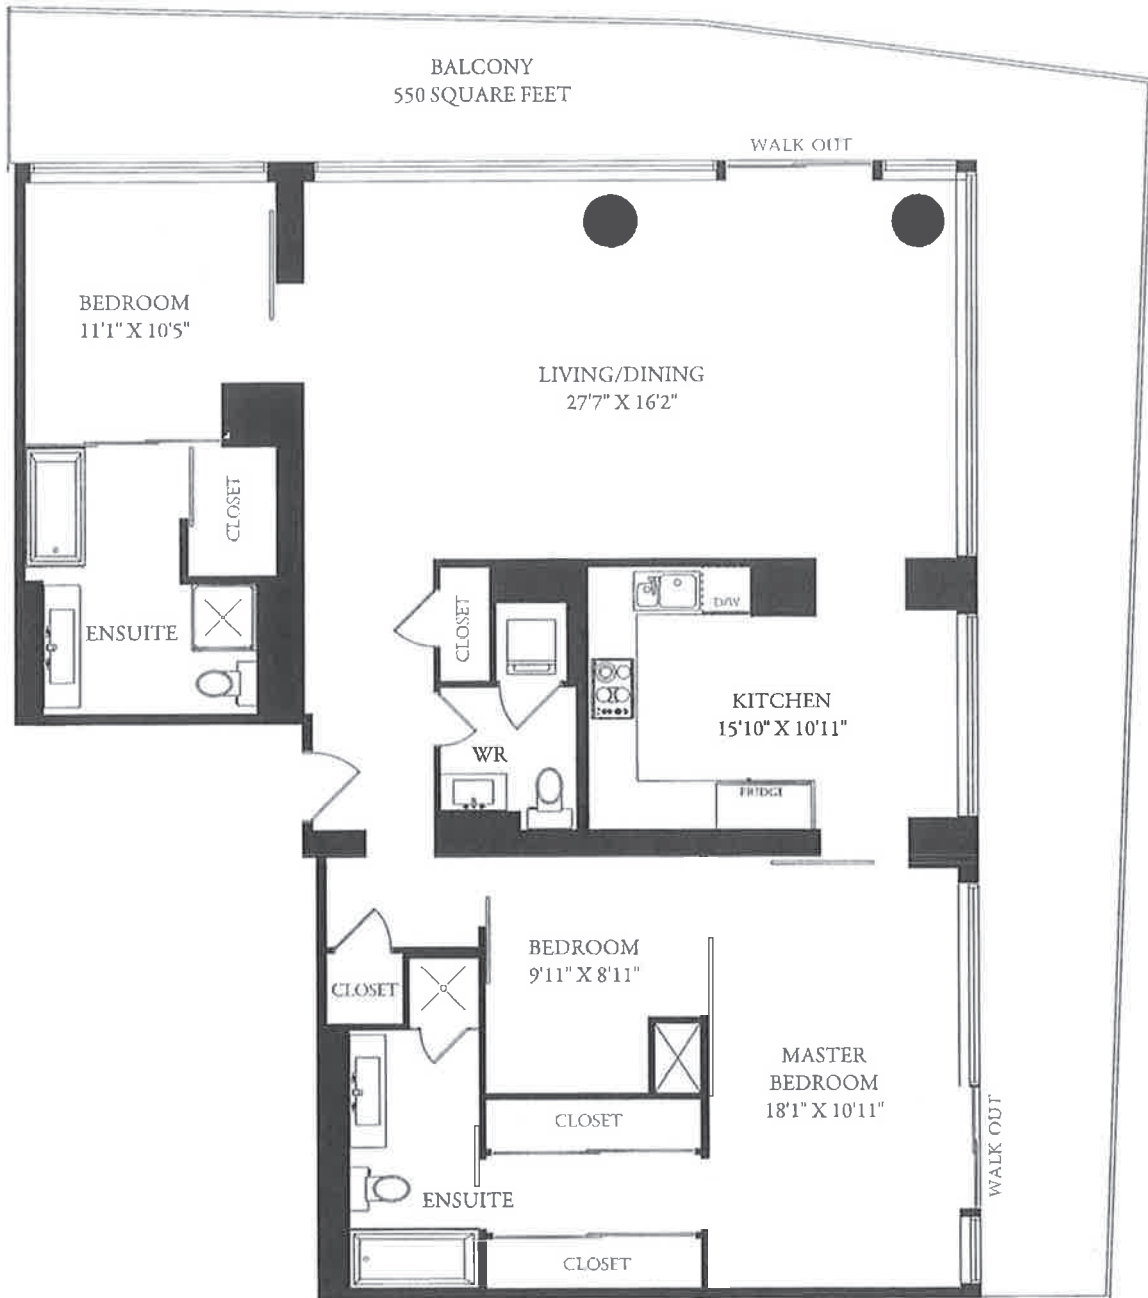

70 DISTILLERY LANE, TORONTO

SUITE 3407-3408
EXTERNAL APPROX. 1600 SQUARE FEET