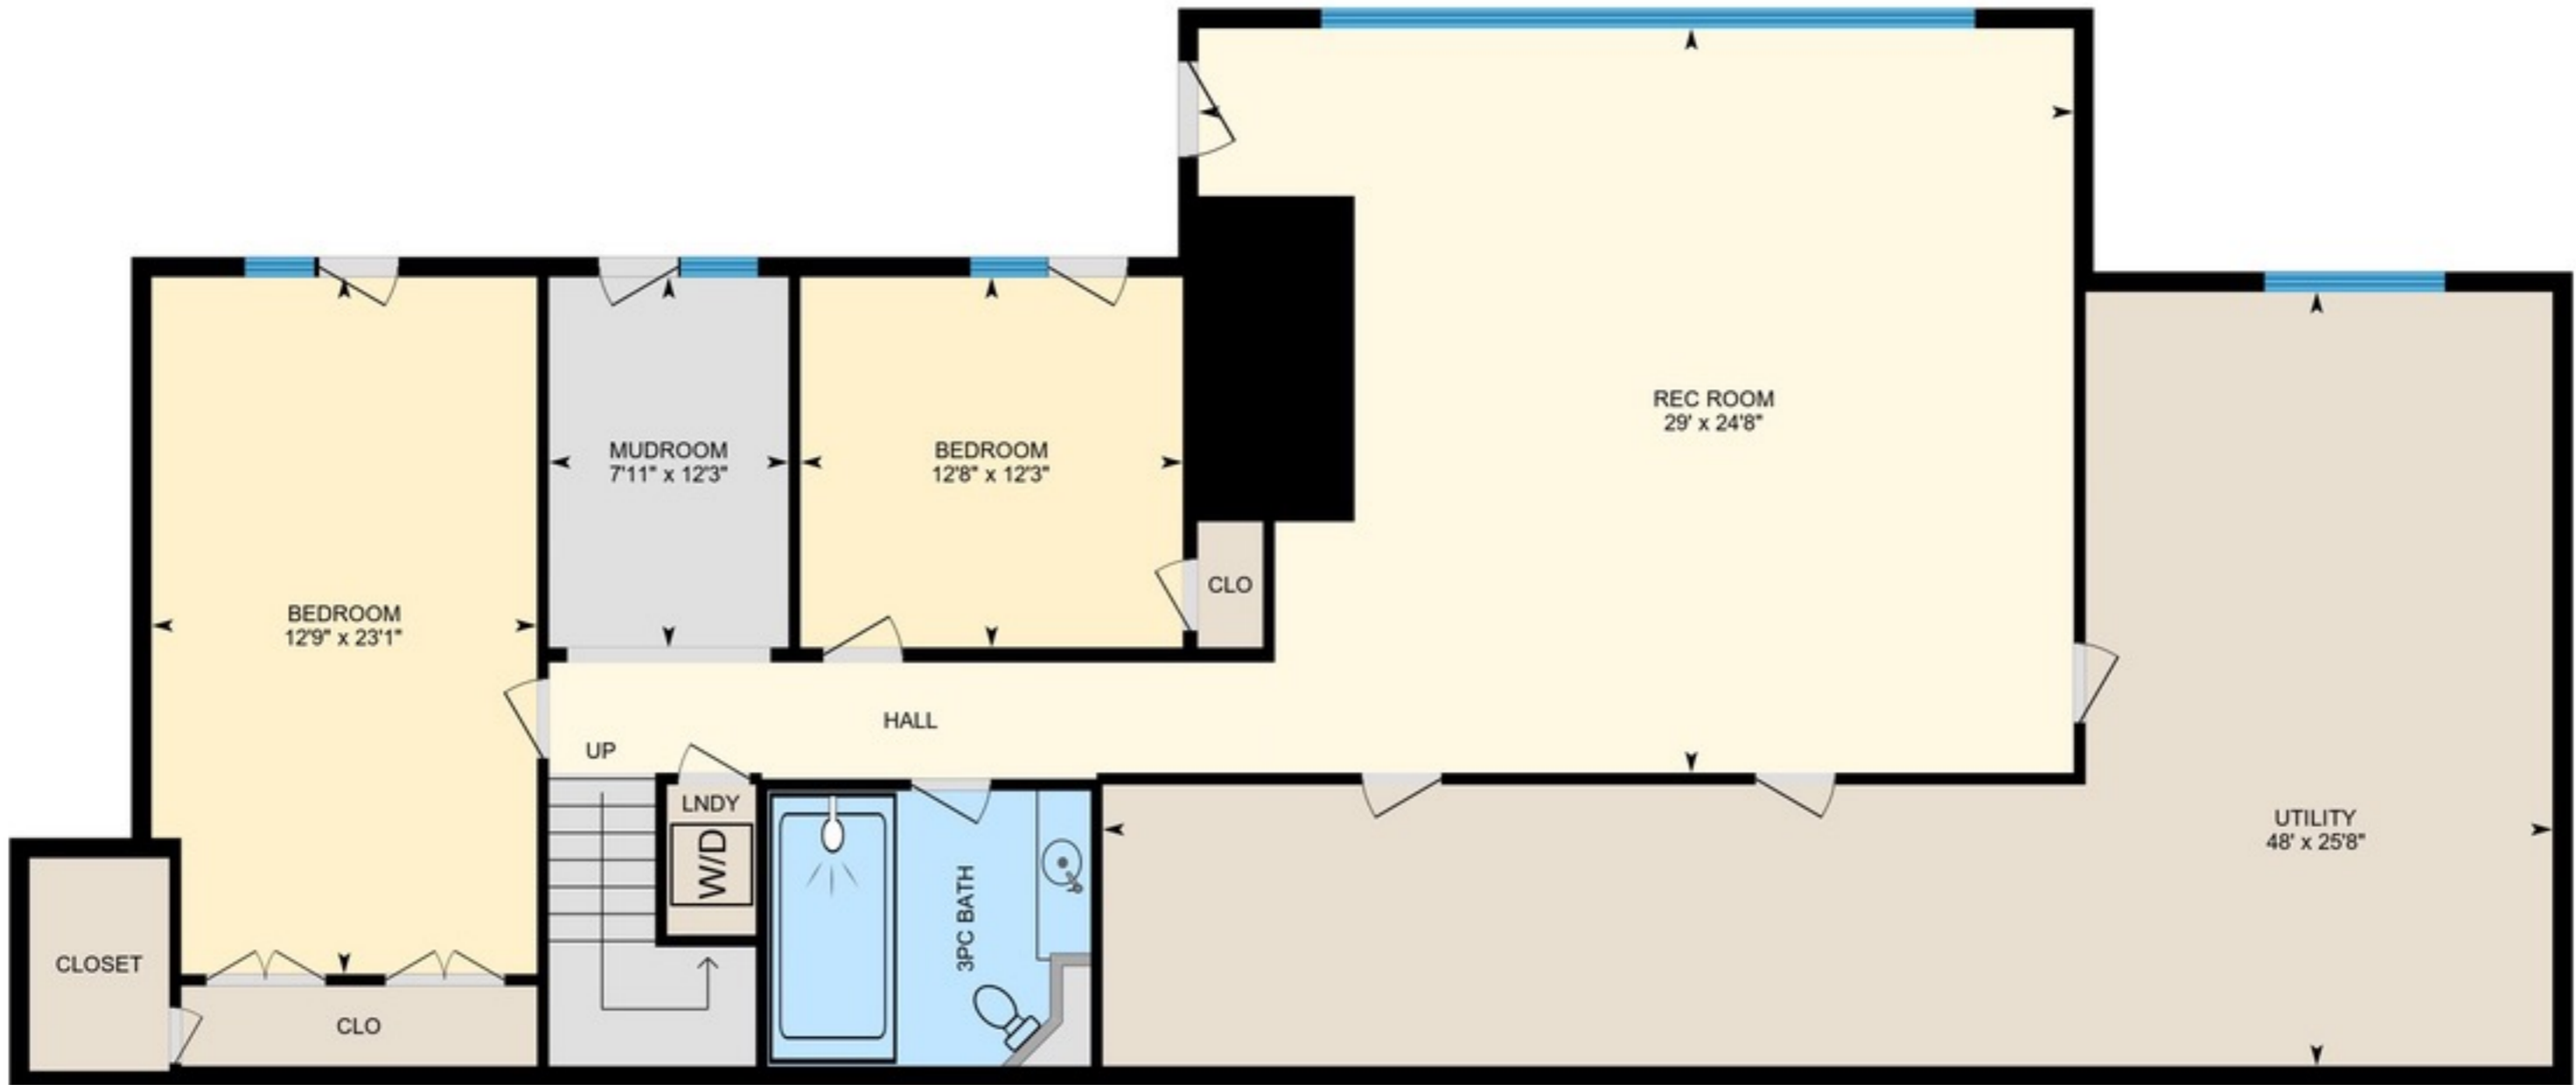

1175 Hamill's Point Rd, Mactier, ON

Main Floor Total Exterior Area 2497 sq ft
Total Interior Area 2323 sq ft

PREPARED: Apr, 2019

1175 Hamill's Point Rd, Mactier, ON

2nd Floor Total Exterior Area 841 sq ft
Total Interior Area 752 sq ft

PREPARED: Apr, 2019

1175 Hamill's Point Rd, Mactier, ON

Lower Floor Total Exterior Area 2493 sq ft
Total Interior Area 2337 sq ft

PREPARED: Apr, 2019

1175 Hamill's Point Rd, Mactier, ON

Powder Boat House

PREPARED: Apr, 2019

1175 Hamill's Point Rd, Mactier, ON

Upper Boat House Total Exterior Area 684 sq ft
Total Interior Area 616 sq ft

0 2 4 ft

PREPARED: Apr, 2019