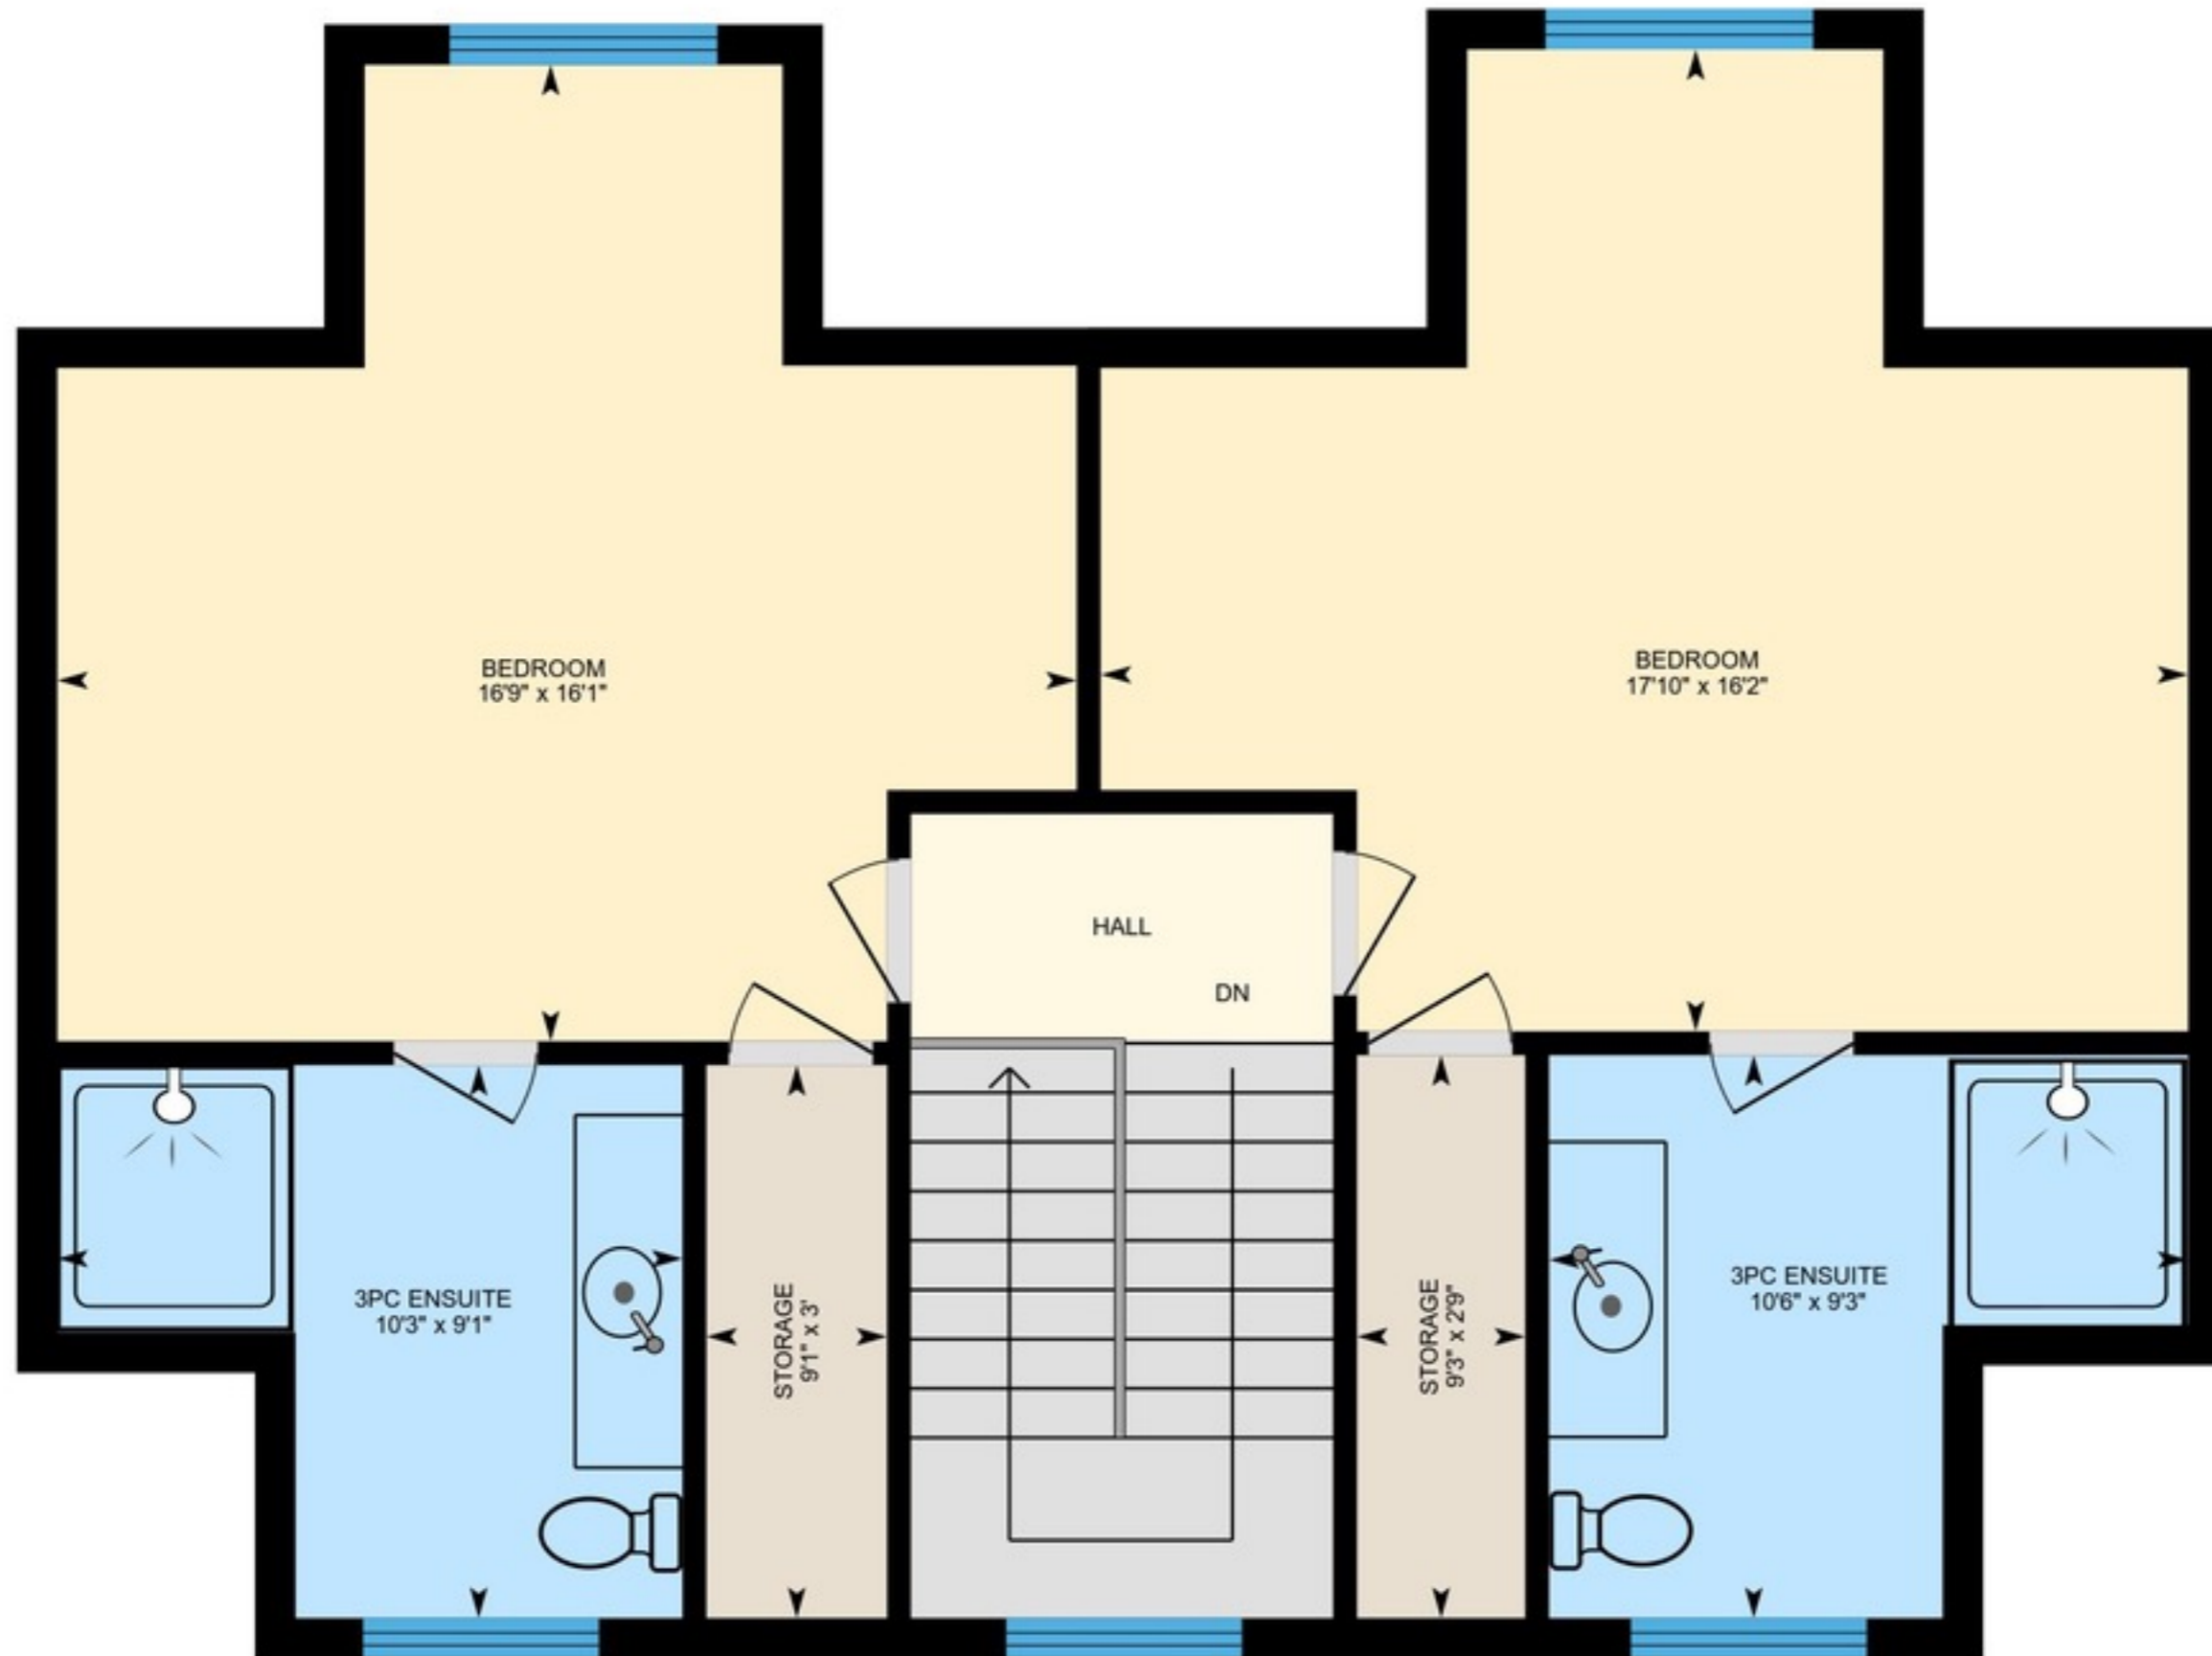

1175 Hamill's Point Rd, Mactier, ON

Main Floor Total Exterior Area 2497 sq ft
Total Interior Area 2323 sq ft

PREPARED: Apr, 2019

1175 Hamill's Point Rd, Mactier, ON

2nd Floor Total Exterior Area 841 sq ft
Total Interior Area 752 sq ft

PREPARED: Apr, 2019

1175 Hamill's Point Rd, Mactier, ON

Lower Floor Total Exterior Area 2493 sq ft
Total Interior Area 2337 sq ft

PREPARED: Apr, 2019

1175 Hamill's Point Rd, Mactier, ON

Powder Boat House

PREPARED: Apr, 2019

1175 Hamill's Point Rd, Mactier, ON

Upper Boat House Total Exterior Area 684 sq ft
Total Interior Area 616 sq ft

0 2 4 ft

PREPARED: Apr, 2019