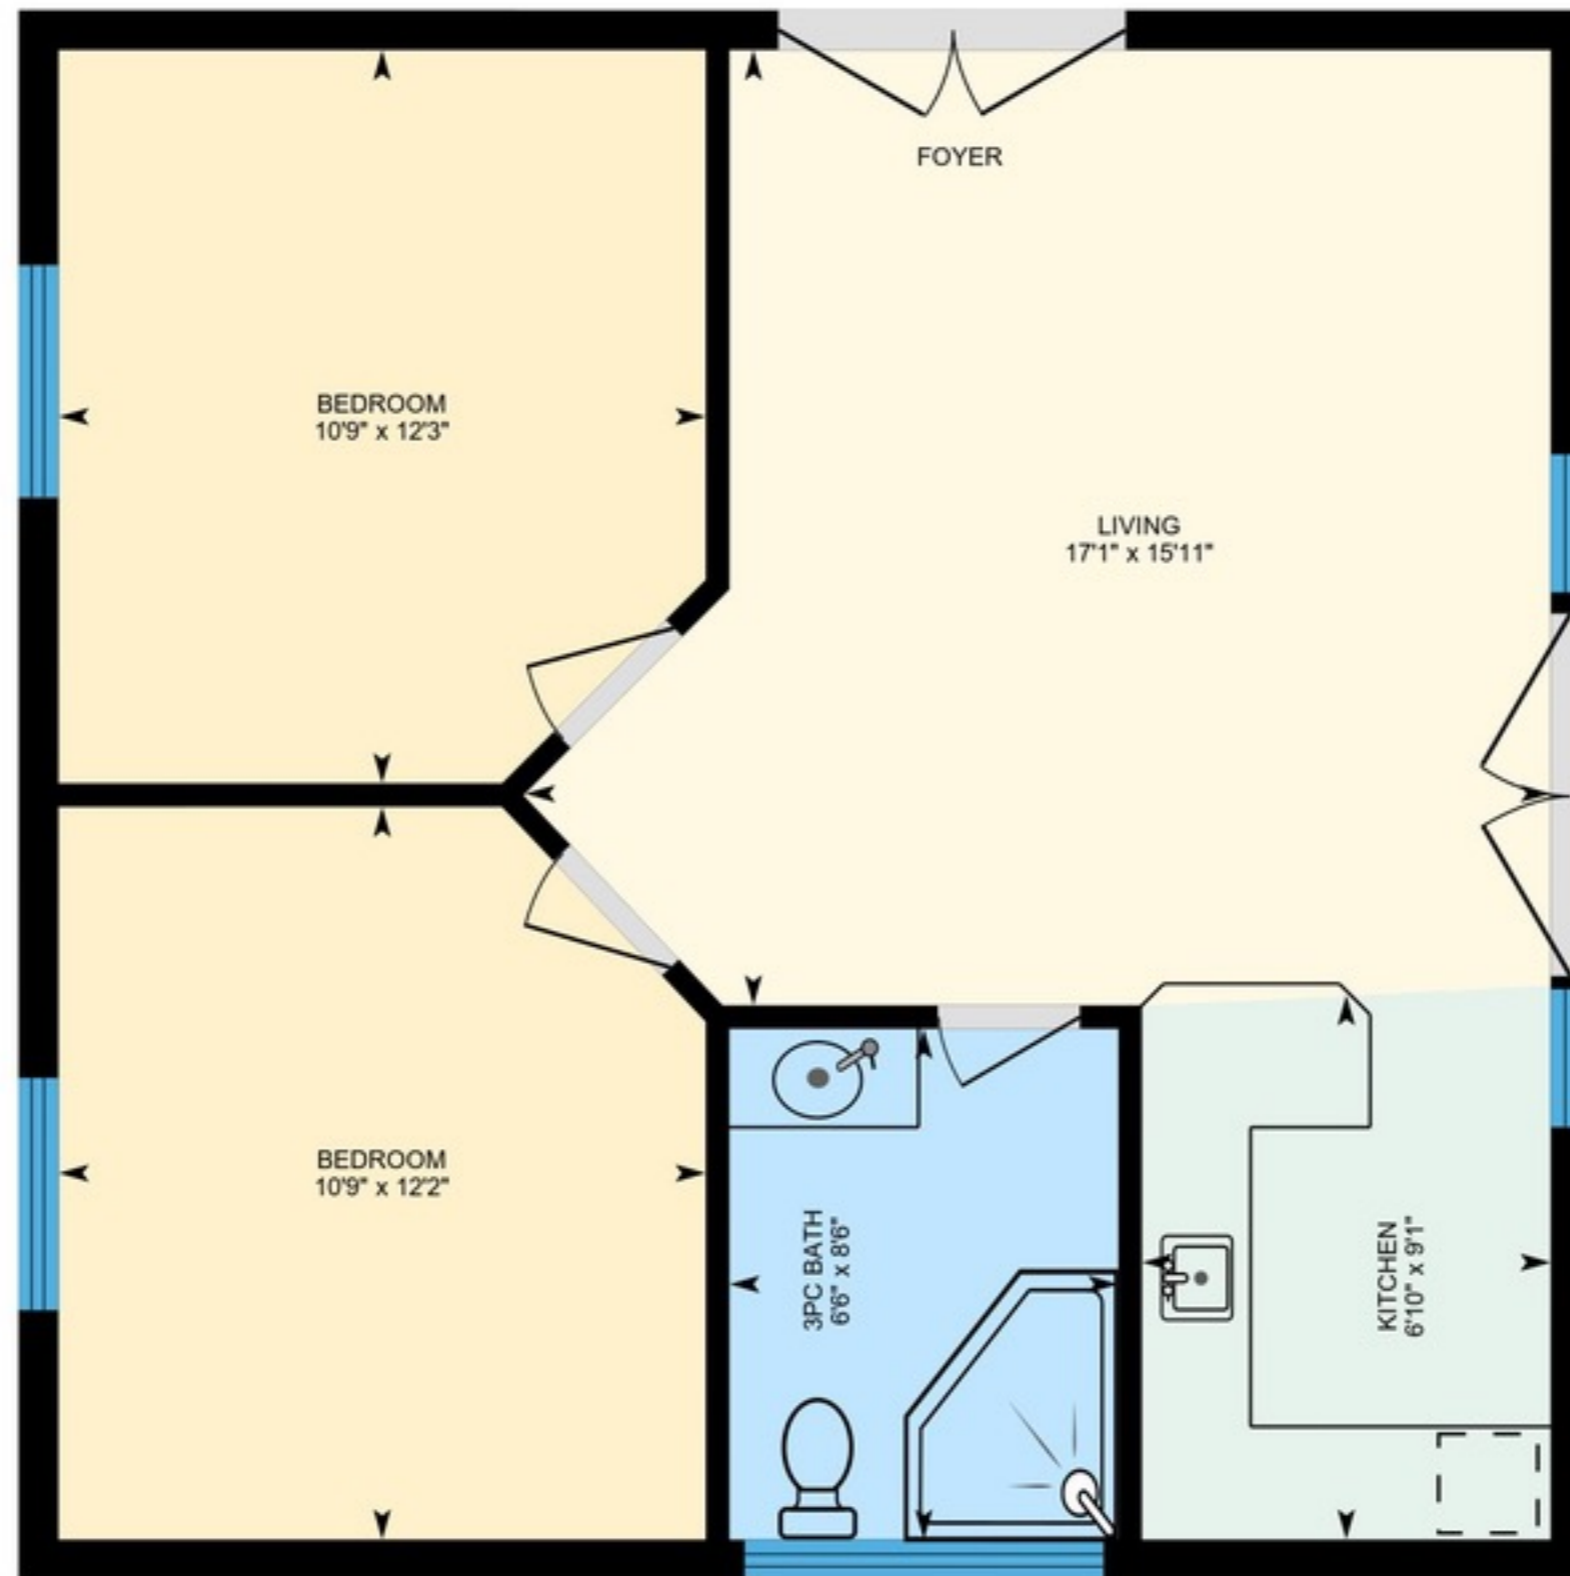

1175 Hamill's Point Rd, Mactier, ON

Main Floor Total Exterior Area 2497 sq ft
Total Interior Area 2323 sq ft

PREPARED: Apr, 2019

1175 Hamill's Point Rd, Mactier, ON

2nd Floor Total Exterior Area 841 sq ft
Total Interior Area 752 sq ft

PREPARED: Apr, 2019

1175 Hamill's Point Rd, Mactier, ON

Lower Floor Total Exterior Area 2493 sq ft
Total Interior Area 2337 sq ft

PREPARED: Apr, 2019

1175 Hamill's Point Rd, Mactier, ON

Powder Boat House

PREPARED: Apr, 2019

1175 Hamill's Point Rd, Mactier, ON

Upper Boat House Total Exterior Area 684 sq ft
Total Interior Area 616 sq ft

0 2 4 ft

PREPARED: Apr, 2019