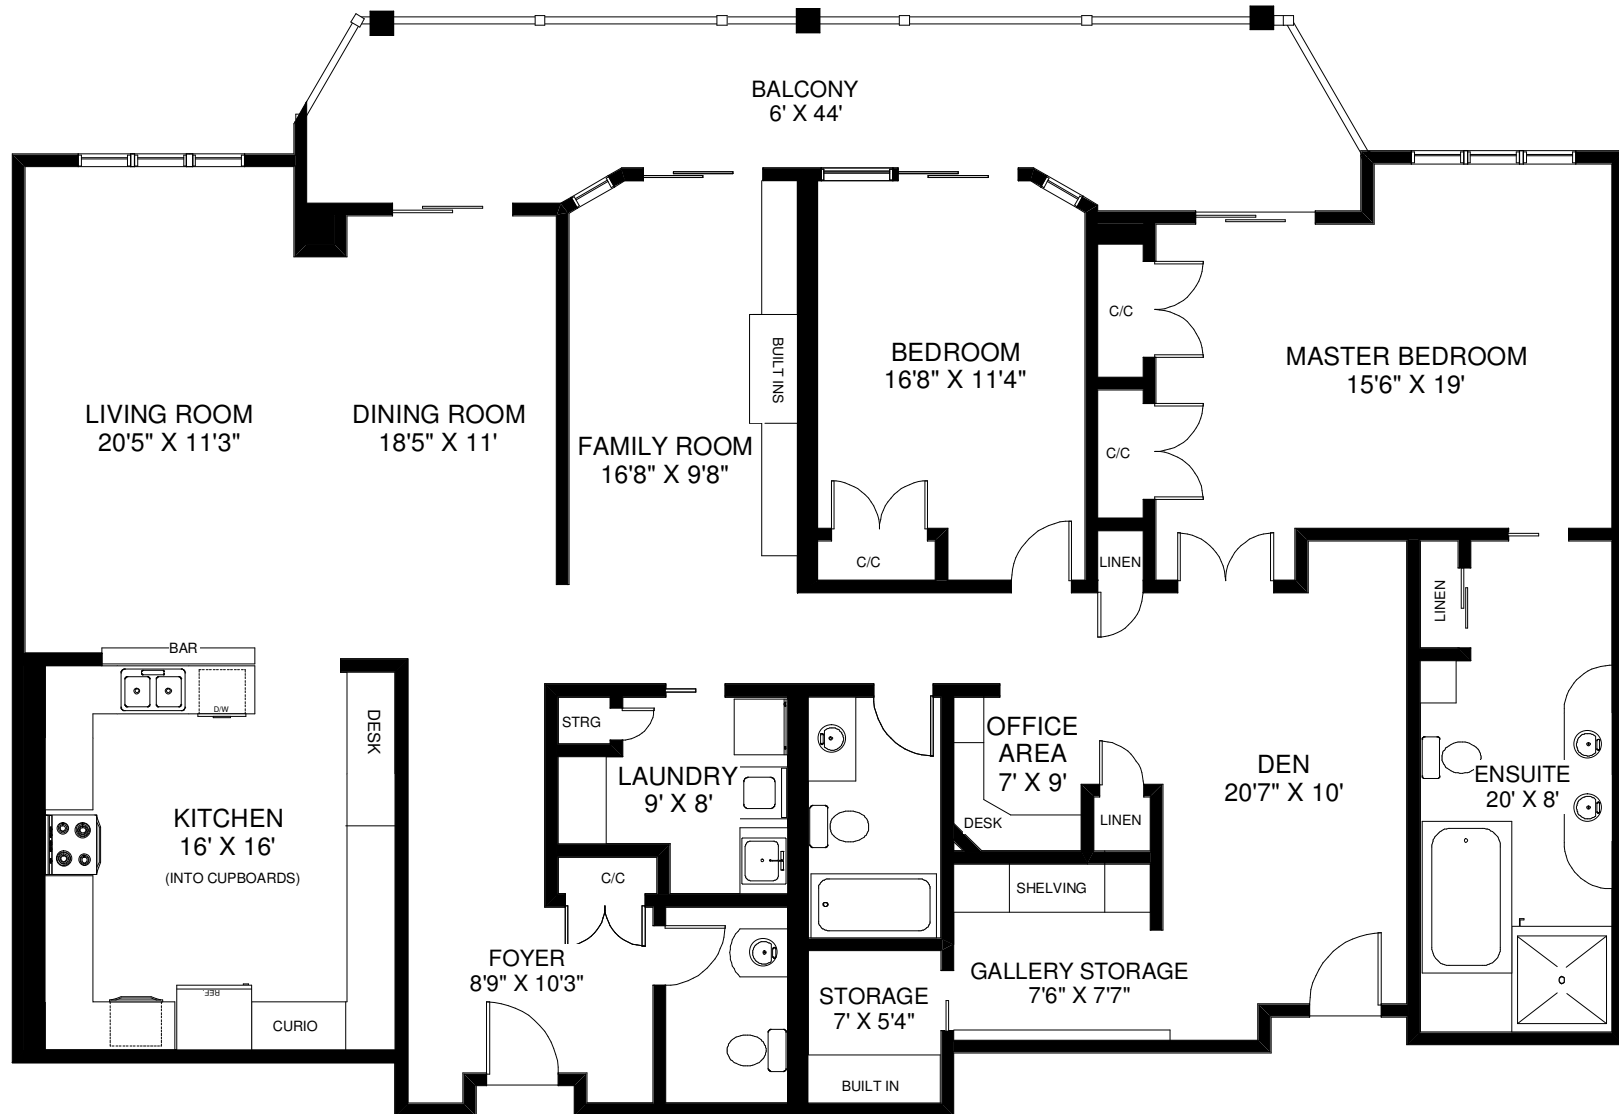

12 OLD MILL TRAIL SUITE 409

CEILING HT 8'9"

APPROXIMATELY 2,550 SQ FT

Note: Measurements & Calculations are approximate. Provided as a guideline only.