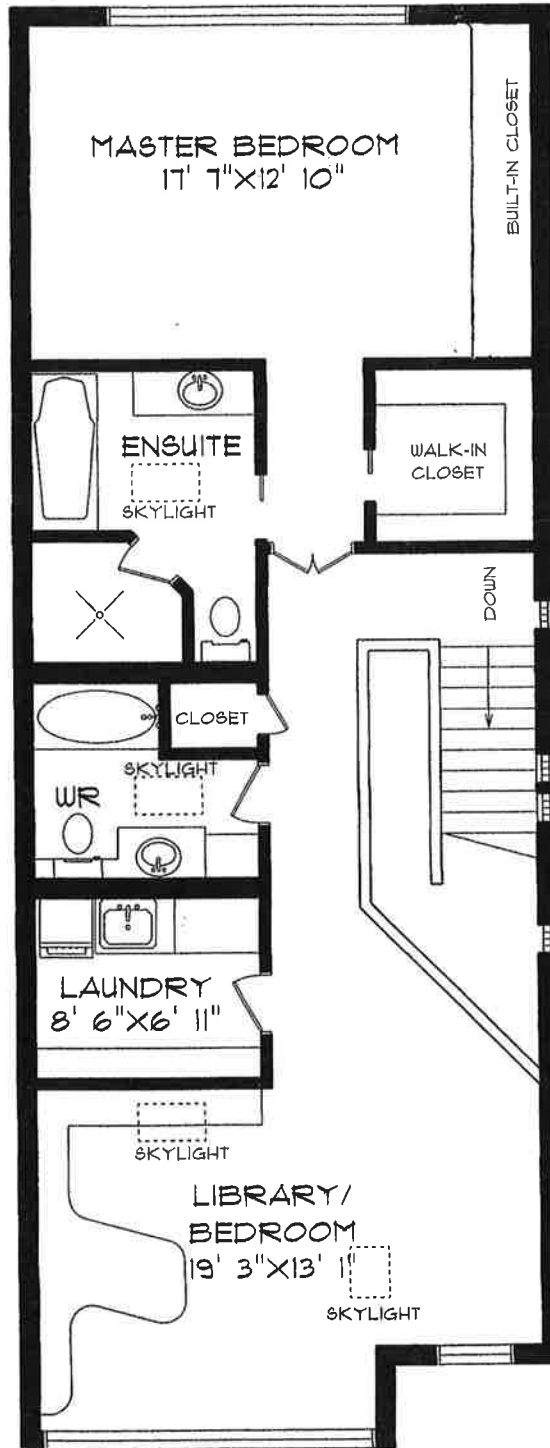

415 ST. GERMAIN

MAIN FLOOR
1121 SQUARE FEET

ROOM SIZES SHOULD BE CONSIDERED APPROXIMATE
SINCE MEASUREMENTS ARE SUBJECT TO CERTIFICATION, E & OE.
416-361-5999

415 ST. GERMAIN

SECOND FLOOR
1121 SQUARE FEET

PLANIT
[MEASURING]

ROOM SIZES SHOULD BE CONSIDERED APPROXIMATE
SINCE MEASUREMENTS ARE SUBJECT TO CERTIFICATION. E & DE.

416-361-5999

415 ST. GERMAIN

LOWER LEVEL
950 SQUARE FEET

ROOM SIZES SHOULD BE CONSIDERED APPROXIMATE
AND MEASUREMENTS ARE SUBJECT TO CERTIFICATION, E & DE.