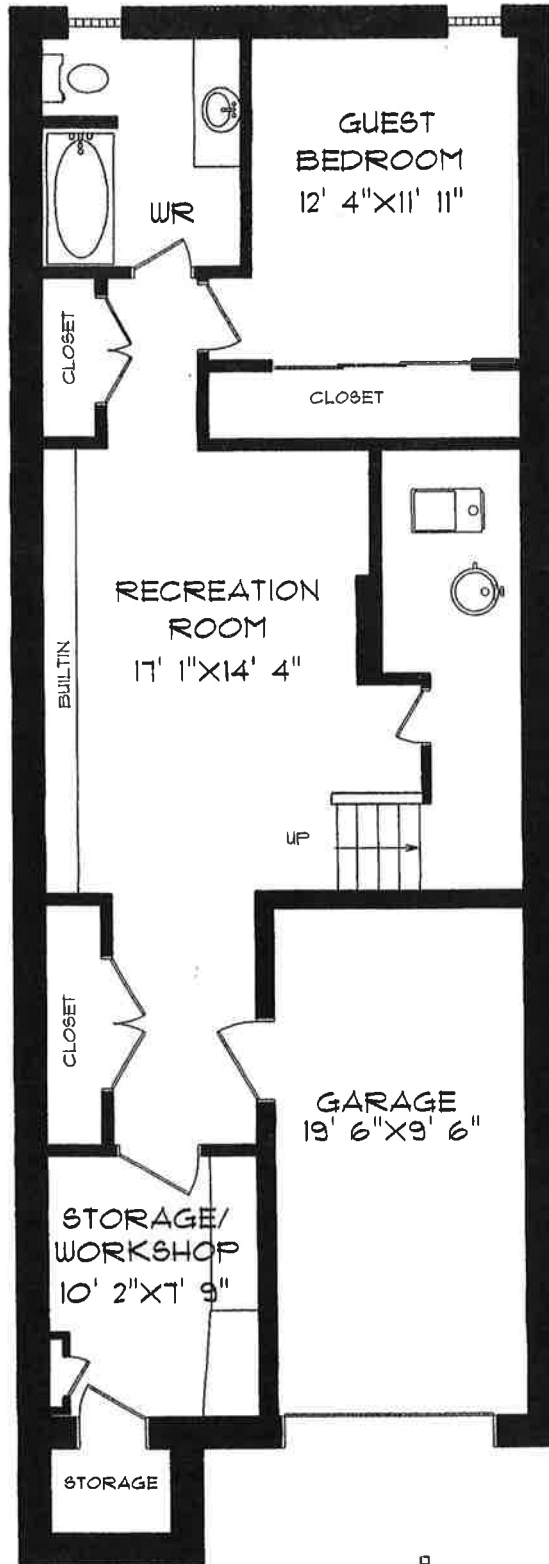

415 ST. GERMAIN

MAIN FLOOR
1121 SQUARE FEET

ROOM SIZES SHOULD BE CONSIDERED APPROXIMATE
SINCE MEASUREMENTS ARE SUBJECT TO CERTIFICATION, E & OE.
416-361-5999

415 ST. GERMAIN

SECOND FLOOR
1121 SQUARE FEET

PLANIT
[MEASURING]

ROOM SIZES SHOULD BE CONSIDERED APPROXIMATE
SINCE MEASUREMENTS ARE SUBJECT TO CERTIFICATION. E & DE.

416-361-5999

415 ST. GERMAIN

LOWER LEVEL
950 SQUARE FEET

ROOM SIZES SHOULD BE CONSIDERED APPROXIMATE
AND MEASUREMENTS ARE SUBJECT TO CERTIFICATION, E & DE.