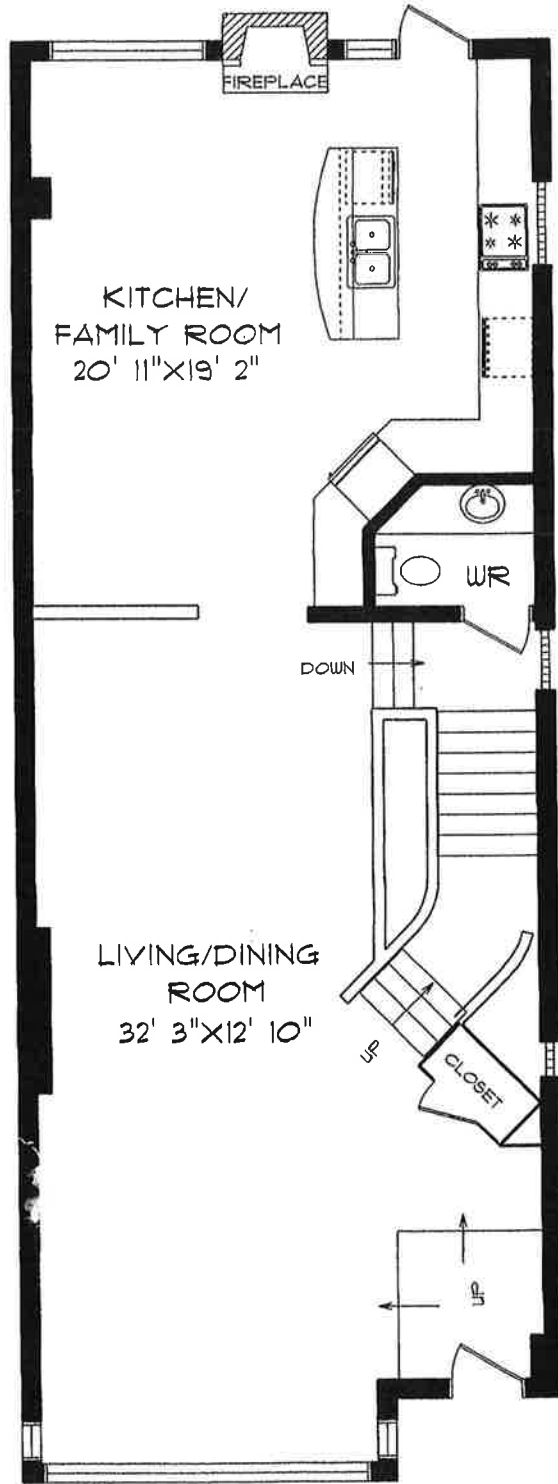

415 ST. GERMAIN

MAIN FLOOR
1121 SQUARE FEET

ROOM SIZES SHOULD BE CONSIDERED APPROXIMATE
SINCE MEASUREMENTS ARE SUBJECT TO CERTIFICATION, E & OE.
416-361-5999

415 ST. GERMAIN

SECOND FLOOR
1121 SQUARE FEET

PLANIT
[MEASURING]

ROOM SIZES SHOULD BE CONSIDERED APPROXIMATE
SINCE MEASUREMENTS ARE SUBJECT TO CERTIFICATION. E & DE.

416-361-5999

415 ST. GERMAIN

LOWER LEVEL
950 SQUARE FEET

ROOM SIZES SHOULD BE CONSIDERED APPROXIMATE
AND MEASUREMENTS ARE SUBJECT TO CERTIFICATION, E & DE.