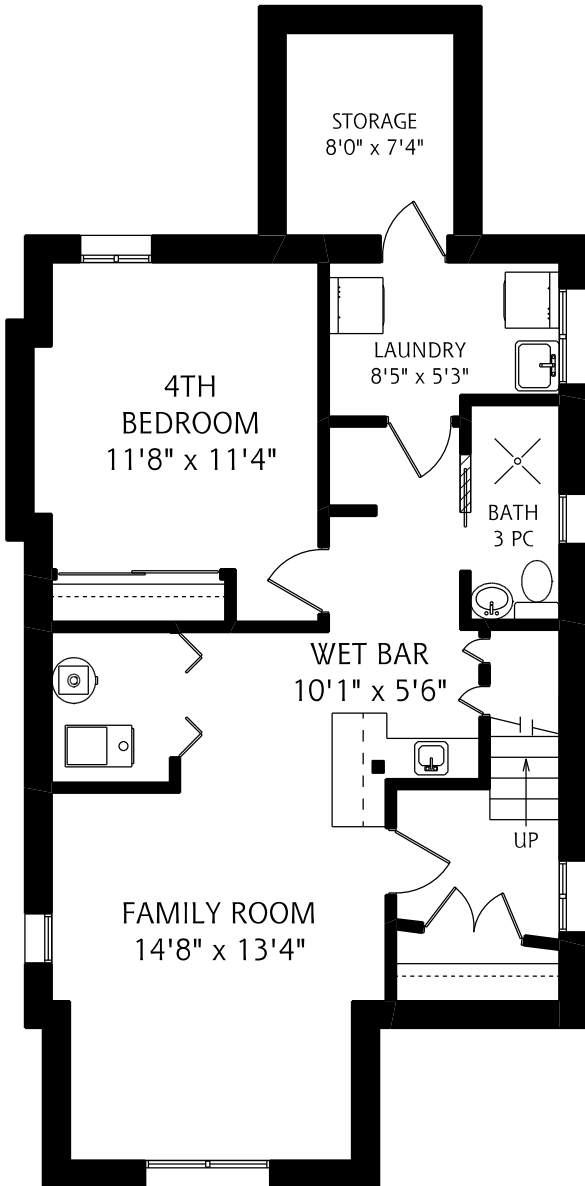

# 179 WANLESS AVENUE

LOWER LEVEL  
890 SQUARE FEET

MAIN FLOOR  
895 SQUARE FEET

SECOND FLOOR  
825 SQUARE FEET