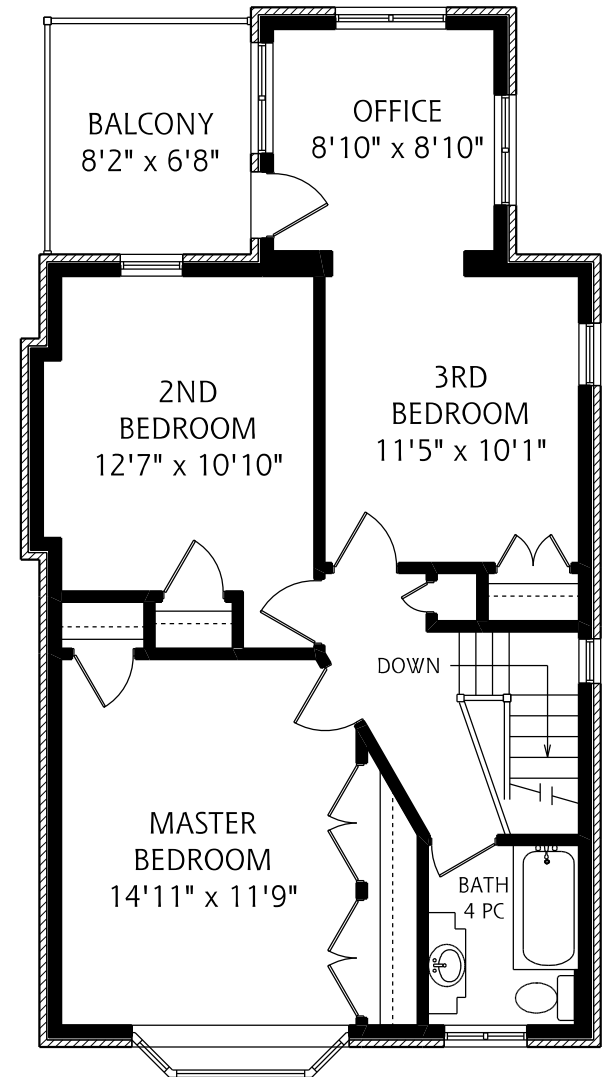

# 179 WANLESS AVENUE

LOWER LEVEL  
890 SQUARE FEET

MAIN FLOOR  
895 SQUARE FEET

SECOND FLOOR  
825 SQUARE FEET