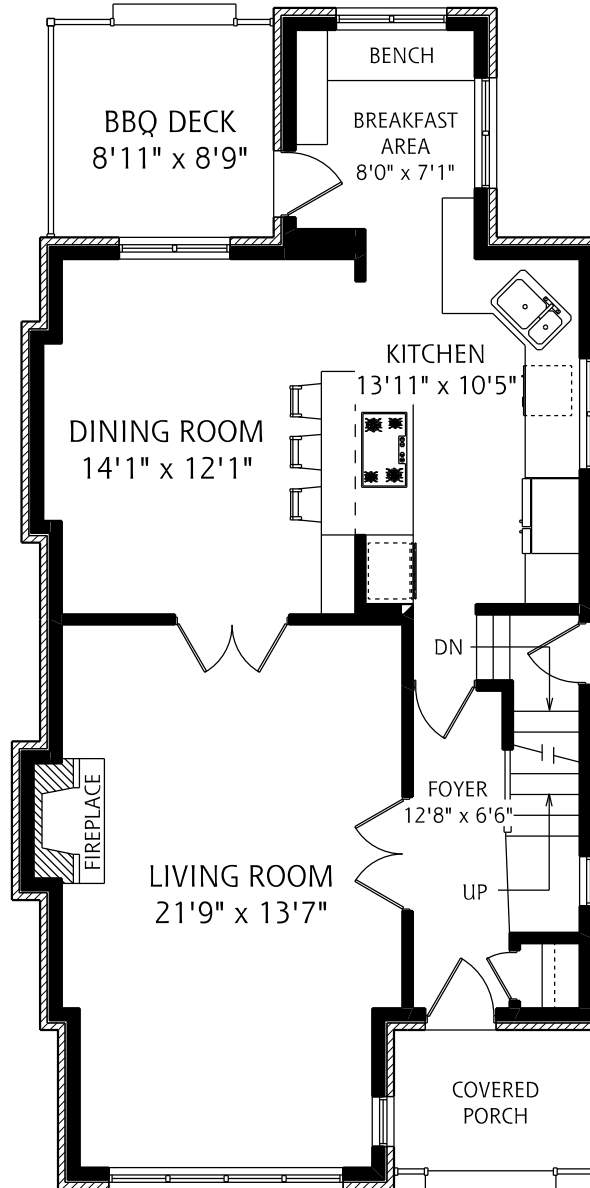

# 179 WANLESS AVENUE

LOWER LEVEL  
890 SQUARE FEET

MAIN FLOOR  
895 SQUARE FEET

SECOND FLOOR  
825 SQUARE FEET