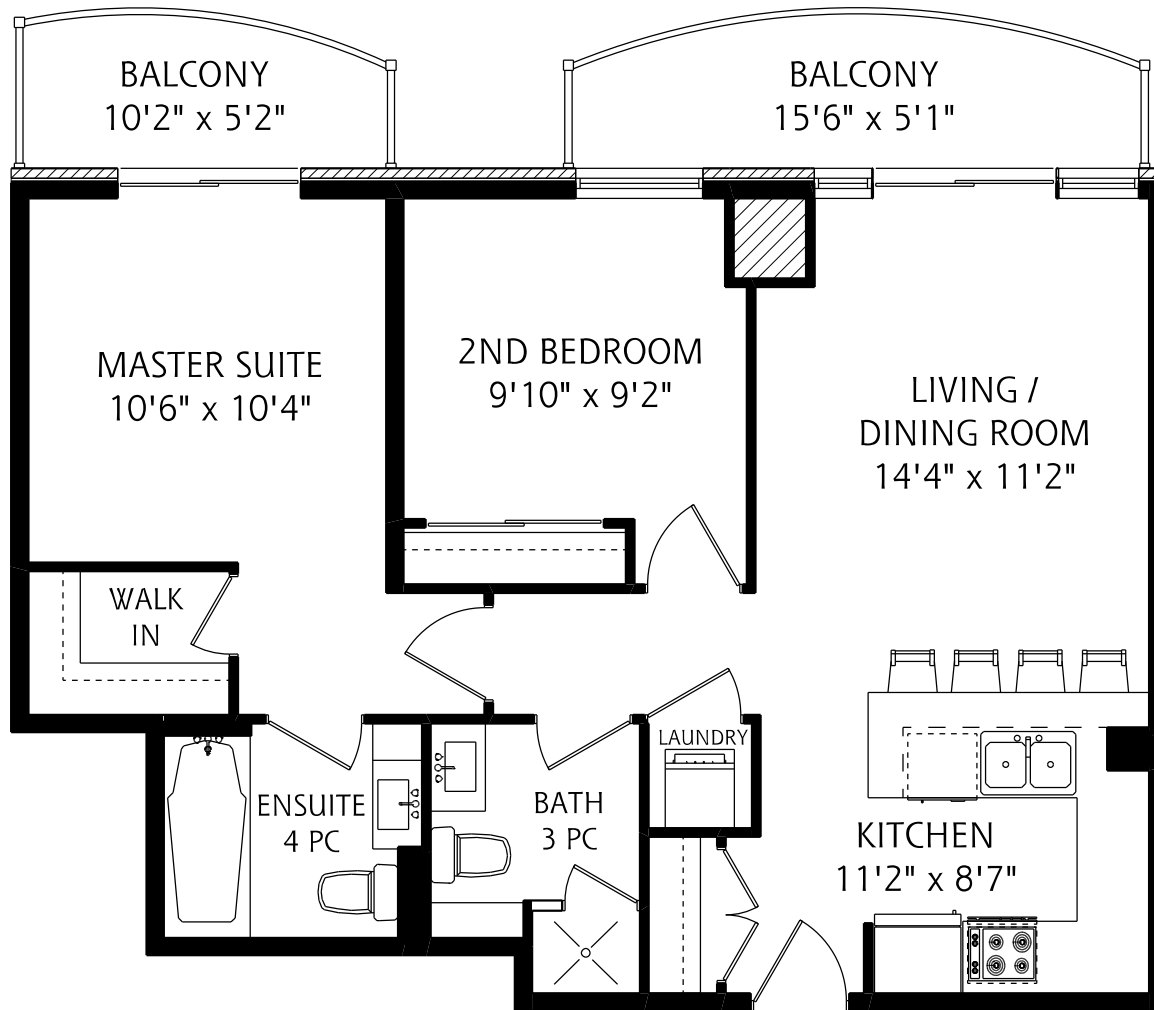

1430 YONGE STREET SUITE #1004

855 SQUARE FEET AS PER BUILDER

ALL MEASUREMENTS SHOULD BE CONSIDERED APPROXIMATE

[YOUR LOCAL REAL ESTATE ADVISOR]

susan **BANDLER***

(416) 925-9191