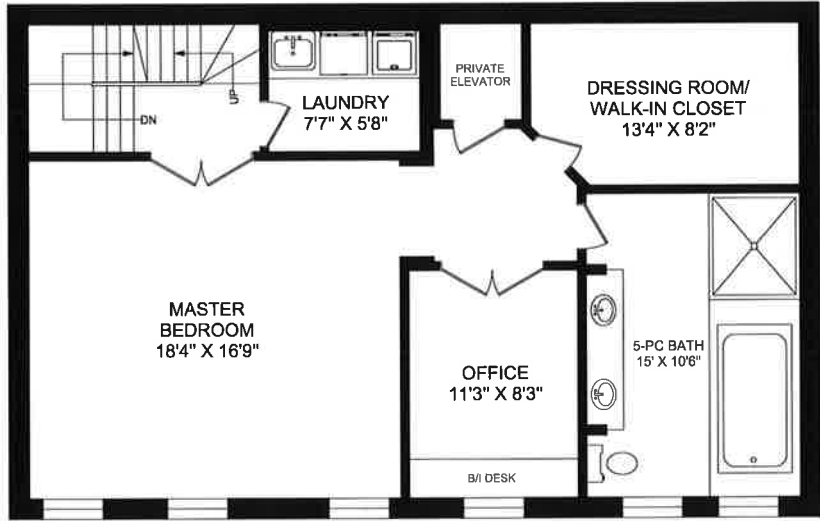

22 Birch Avenue, Brownstone D

MAIN FLOOR
988 SQUARE FEET

0 5
FEET
TRUPLAN
416 573 2096
E & O.E.
Floor plan may not be 100% accurate.

LOWER LEVEL
807 SQUARE FEET

0 5
FEET
TRUPLAN
416 573 2096
E & O.E.
Floor plan may not be 100% accurate.

**SECOND FLOOR
1022 SQUARE FEET**

0 5
FEET
TRUPLAN
416 573 2096
E & O.E.
Floor plan may not be 100% accurate

**THIRD FLOOR
973 SQUARE FEET**

0 5
FEET
TRUPLAN
416 573 2096
E & O.E.
Floor plan may not be 100% accurate

TERRACE

0 5
FEET
TRUPLAN
416 573 2096
E & O.E.
Floor plan may not be 100% accurate