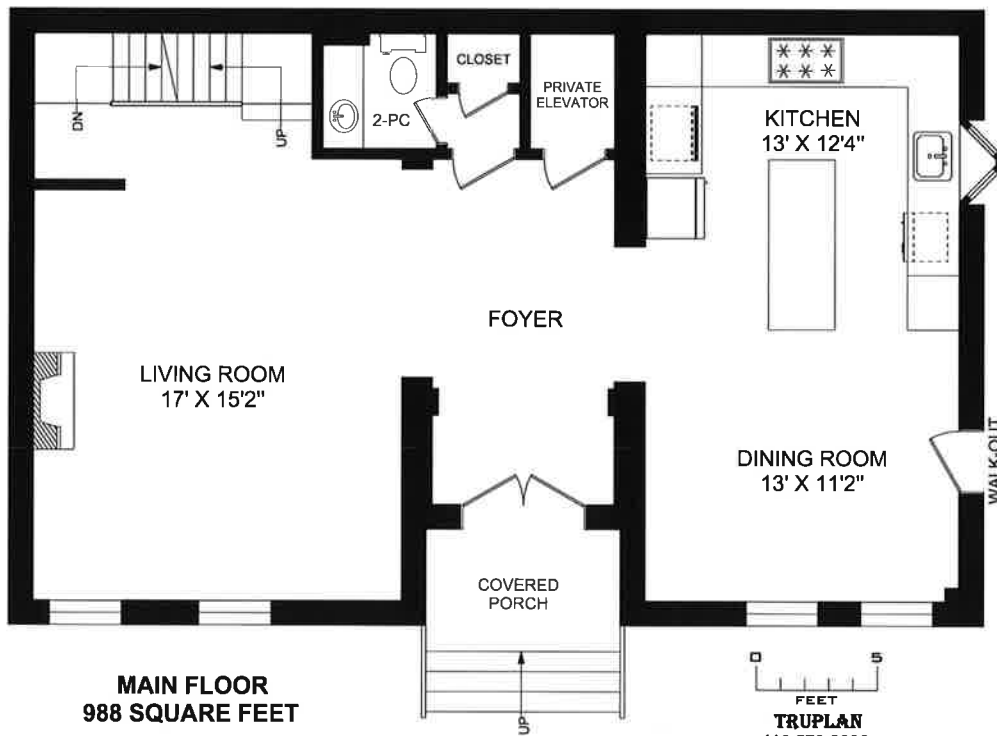

22 Birch Avenue, Brownstone D

MAIN FLOOR
988 SQUARE FEET

0 5
FEET
TRUPLAN
416 573 2096
E & O.E.
Floor plan may not be 100% accurate.

LOWER LEVEL
807 SQUARE FEET

0 5
FEET
TRUPLAN
416 573 2096
E & O.E.
Floor plan may not be 100% accurate.

**SECOND FLOOR
1022 SQUARE FEET**

0 5
FEET
TRUPLAN
416 573 2096
E & O.E.
Floor plan may not be 100% accurate

**THIRD FLOOR
973 SQUARE FEET**

0 5
FEET
TRUPLAN
416 573 2096
E & O.E.
Floor plan may not be 100% accurate

TERRACE

0 5
FEET
TRUPLAN
416 573 2096
E & O.E.
Floor plan may not be 100% accurate