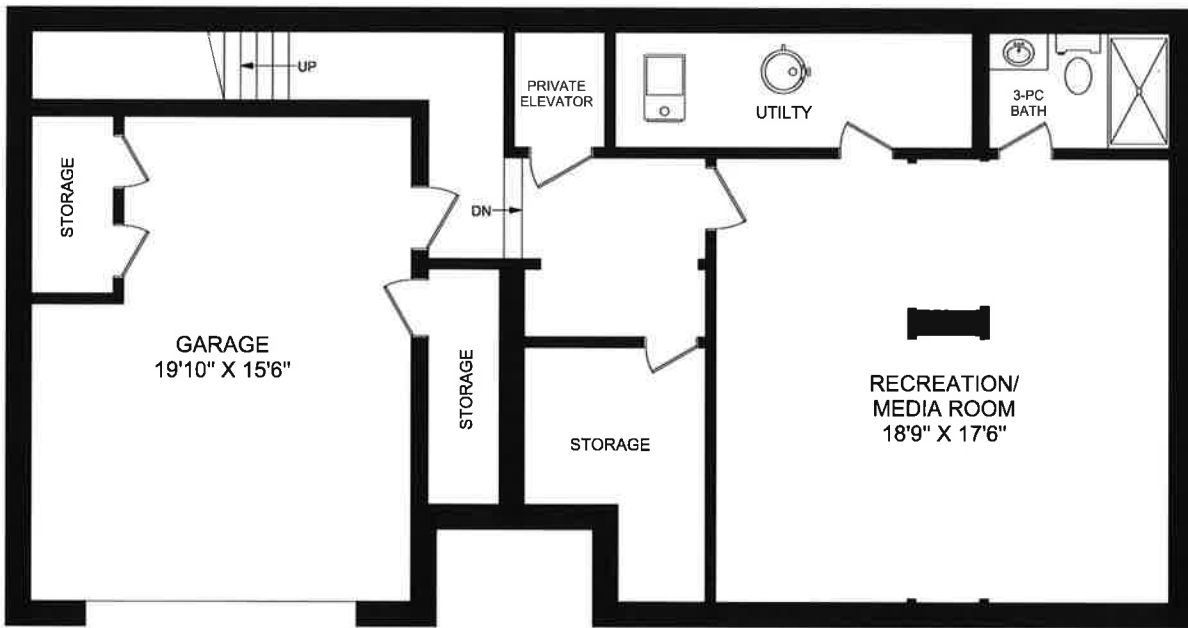

22 Birch Avenue, Brownstone D

MAIN FLOOR
988 SQUARE FEET

0 5
FEET
TRUPLAN
416 573 2096
E & O.E.
Floor plan may not be 100% accurate.

LOWER LEVEL
807 SQUARE FEET

0 5
FEET
TRUPLAN
416 573 2096
E & O.E.
Floor plan may not be 100% accurate.

**SECOND FLOOR
1022 SQUARE FEET**

0 5
FEET
TRUPLAN
416 573 2096
E & O.E.
Floor plan may not be 100% accurate

**THIRD FLOOR
973 SQUARE FEET**

0 5
FEET
TRUPLAN
416 573 2096
E & O.E.
Floor plan may not be 100% accurate

TERRACE

0 5
FEET
TRUPLAN
416 573 2096
E & O.E.
Floor plan may not be 100% accurate