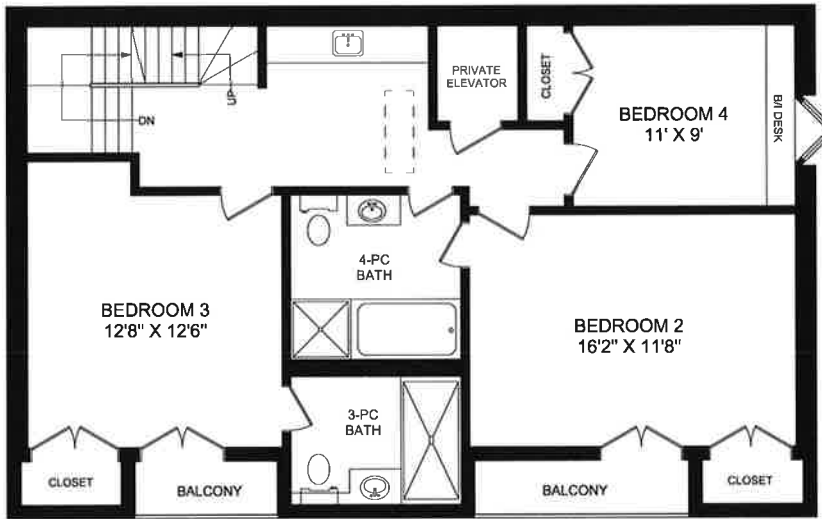

22 Birch Avenue, Brownstone D

MAIN FLOOR
988 SQUARE FEET

0 5
FEET
TRUPLAN
416 573 2096
E & O.E.
Floor plan may not be 100% accurate.

LOWER LEVEL
807 SQUARE FEET

0 5
FEET
TRUPLAN
416 573 2096
E & O.E.
Floor plan may not be 100% accurate.

**SECOND FLOOR
1022 SQUARE FEET**

0 5
FEET
TRUPLAN
416 573 2096
E & O.E.
Floor plan may not be 100% accurate

**THIRD FLOOR
973 SQUARE FEET**

0 5
FEET
TRUPLAN
416 573 2096
E & O.E.
Floor plan may not be 100% accurate

TERRACE

0 5
FEET
TRUPLAN
416 573 2096
E & O.E.
Floor plan may not be 100% accurate