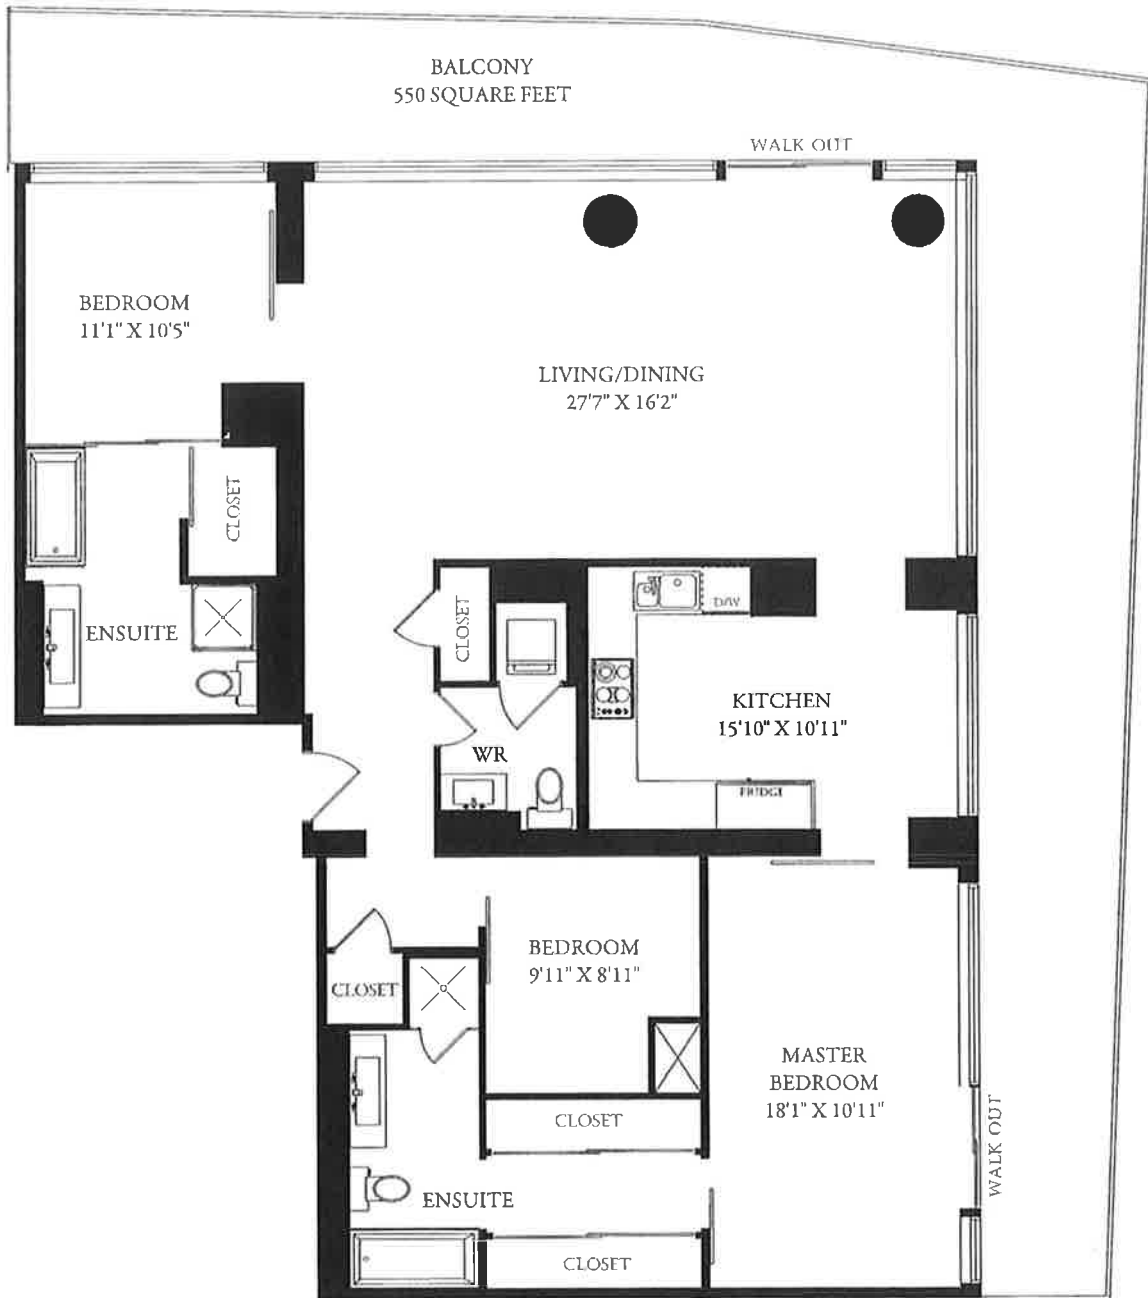

70 DISTILLERY LANE, TORONTO

SUITE 3407-3408
EXTERNAL APPROX. 1600 SQUARE FEET